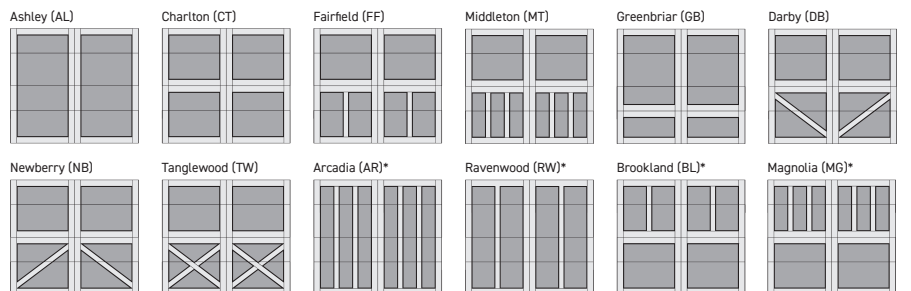

Choose from a variety of optional decorative windows & hardware to match your home's design.

See page 12 for window options.

See page 9 for hardware options.

Rosemont with Closed Square (RM104)

Darby with Closed Square (DB104)

Bradberry with 3 Lite Arch (BB110)

Charton with Closed Arch (CT105)

Laurelbay with Clear Square (LB115)

DESIGNS

AVAILABLE WITH WINDOWS

NOT AVAILABLE WITH WINDOWS

* Closed Square only.

CARRIAGE COURT OPTIONS

TOP SECTIONS

Available with Clear, Obscure or Insulated glass.

Available for BRADBERRY, KENSINGTON, LAURELBAY, PINETOP, ROSEMONT and SEABROOK with CLEAR, OBSCURE* or INSULATED* glass.

*Price upcharge applies.