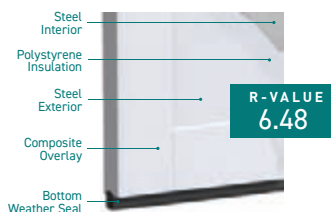

FOUR-LAYER: Overlay + Steel + Insulation + Steel

Amarr Carriage Court

- Heavy-duty exterior and interior steel
- Durable, reliable, low maintenance
- Environmentally safe polystyrene thermal insulation
- Energy efficient
- Extra quiet operation

Amarr Carriage Court Fairfield design with Closed Square in True White/White with Alpine decorative handles