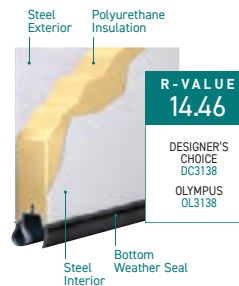

TRIPLE-LAYER: Steel + Insulation + Steel

Amarr Classica, Designer's Choice, Heritage, Hillcrest, Lincoln, & Olympus

- Heavy-duty exterior and interior steel
- Durable, reliable, low maintenance
- Environmentally safe polystyrene or polyurethane thermal insulation
- Superior energy efficiency
- Extra quiet operation