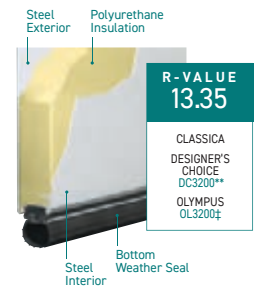

TRIPLE-LAYER: Steel + Insulation + Steel

Amarr Classica, Designer's Choice, Heritage, Hillcrest, Lincoln, & Olympus

- Heavy-duty exterior and interior steel
- Durable, reliable, low maintenance
- Environmentally safe polystyrene or polyurethane thermal insulation
- Superior energy efficiency
- Extra quiet operation