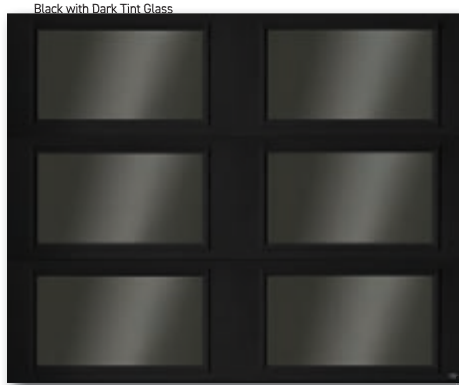

Designs

Unique three-section tall door with large windows allow maximum natural lighting.
See page 25 for complete specifications.

CL3000

Triple-Layer: Steel + Insulation + Steel

Decorative Windows

Choose single-pane or insulated tempered glass options to best suit your needs.
See page 8-9 for glass and window options.

NEW

COLORS

NEW

See page 24 for more information.