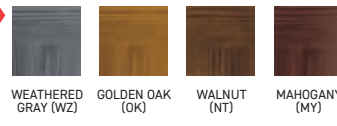

WEATHERED GRAY (WZ) GOLDEN OAK (OK) WALNUT (NT) MAHOGANY (MY)

Amarr Color Zone
Over 800 Sherwin-Williams paint colors – approved list is at amarr.com/amarr_color_zone.

Check your local Sherwin-Williams store for paint chips.