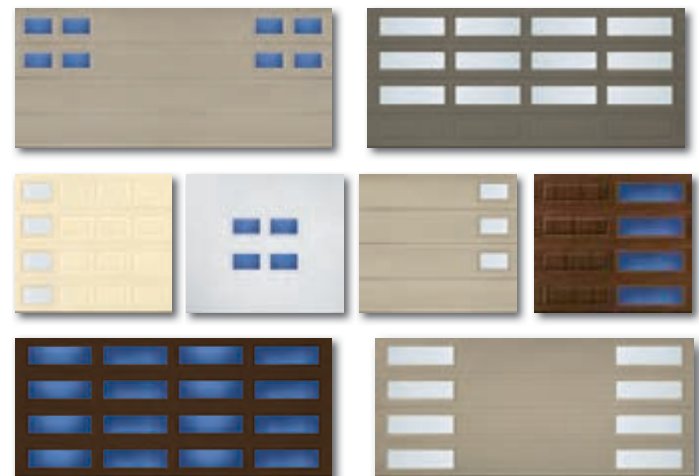

WINDOW & COLOR OPTIONS

Visit amarr.com and access the Amarr Door Designer to view door designs, window options and colors in various architectural styles or upload a picture of your own home.

GLASS OPTIONS

Insulated glass[‡] available in Clear, Frost and Dark Tint.

CLEAR (C)

OBSCURE (O)[‡]

FROST (WF)[‡]

DARK TINT (WD)[‡]

[‡]Price upcharge applies.

DECRA TRIM WINDOW INSERTS

Available with all glass options.

SHORT PANEL

LONG PANEL

NO INSERT

STOCKTON (20)

PRAIRIE (21)

CATHEDRAL (22)

CASCADE (23)

WATERFORD (25)

WAGON WHEEL (26)

SUNRAY (27)

FULL SUNRAY (28) Short Panel

FULL SUNRAY (28) Long Panel

Available for 16', 17', and 18' widths only.

FIVE PIECE SUNRAY (29) for 10' Short Panel Door

Available only in True White.

THAMES (30) Long Panel

ARCHED THAMES (31) Long Panel

MOONLITE (24) Long Panel

DECRA GLASS™ WINDOWS

SHORT PANEL

LONG PANEL

HEARTLAND (70)

JARDIN (75)

MISSION (71)

TRELLIS (76)

VICTORIAN (54)

MOSAIC WINDOW OPTIONS

The choice is yours. Add visual interest to your contemporary, mid-century modern or transitional home. With Mosaic Window Options for Amarr Heritage, Lincoln, and Olympus steel garage doors short or long panel windows with Clear, Obscure, Frost or Dark Tint glass can be placed in any standard position.**

Visit amarr.com/mosaic for design inspirations.

**Window design options may vary based on door width.