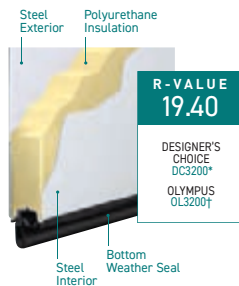

TRIPLE-LAYER: Steel + Insulation + Steel

Amarr Classica, Designer's Choice, Heritage, Hillcrest, Lincoln, & Olympus

- Heavy-duty exterior and interior steel
- Durable, reliable, low maintenance
- Environmentally safe polystyrene or polyurethane thermal insulation
- Superior energy efficiency
- Extra quiet operation