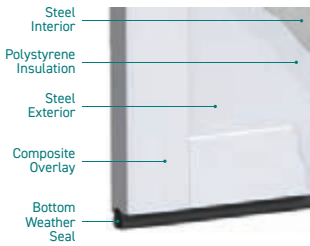

CONSTRUCTION