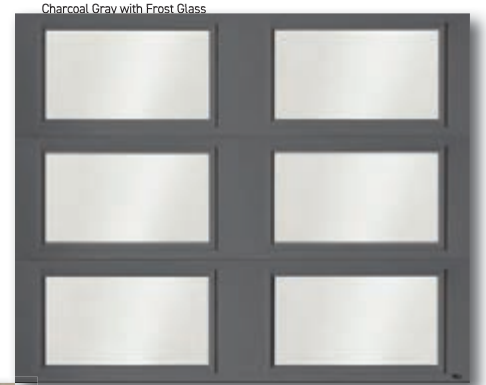

Designs

Unique three-section tall door with large windows allow maximum natural lighting.
See page 25 for complete specifications.

CL3000

Triple-Layer: Steel + Insulation + Steel

Decorative Windows

Choose single-pane or insulated tempered glass options to best suit your needs.
See page 8-9 for glass and window options.

NEW

COLORS

NEW

See page 24 for more information.