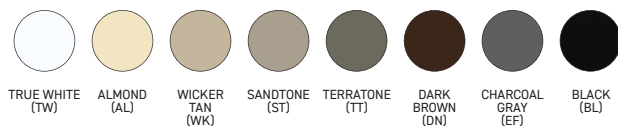

COLORS

TRUE WHITE (TW) ALMOND (AL) WICKER TAN (WK) SANDTONE (ST) TERRATONE (TT) DARK BROWN (DN) CHARCOAL GRAY (EF) BLACK (BL)

NEW