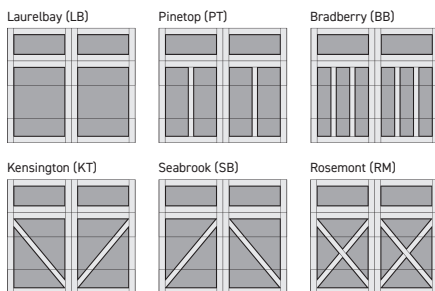

Designs

A wide variety of unique carriage house designs available in four color options.

See page 25 for complete specifications.

CC4000

Four-Layer:
Overlay + Steel + Insulation + Steel

R - VALUE
6.48

Decorative Windows & Hardware

Choose from a variety of optional decorative windows & hardware to match your home's design.

See page 12 for window options.

See page 9 for hardware options.

Rosemont with Closed Square (RM104)

Darby with Closed Square (DB104)

Bradberry with 3 Lite Arch (BB110)

Charton with Closed Arch (CT105)

Laurelbay with Clear Square (LB115)

DESIGNS

AVAILABLE WITH WINDOWS

NOT AVAILABLE WITH WINDOWS

* Closed Square only.

CARRIAGE COURT OPTIONS

TOP SECTIONS

Available with Clear, Obscure or Insulated glass.

Available for BRADBERRY, KENSINGTON, LAURELBAY, PINETOP, ROSEMONT and SEABROOK with CLEAR, OBSCURE* or INSULATED* glass.

*Price upcharge applies.