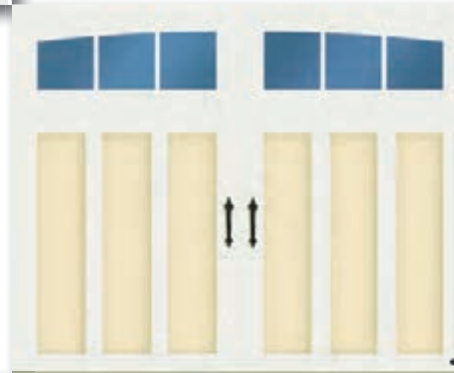

Bradberry with 3 Lite Arch (BB110)